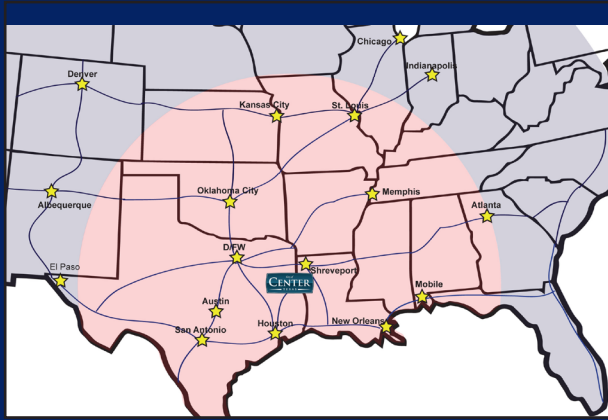

# Highways Shelby County

10 Hour Drive

10 Hour Drive

=

81  
million

## TRANSPORTATION & LOGISTICS

### Regional Ports

Shreveport-Bossier  
Lake Charles  
Beaumont  
Houston

RAIL  
served