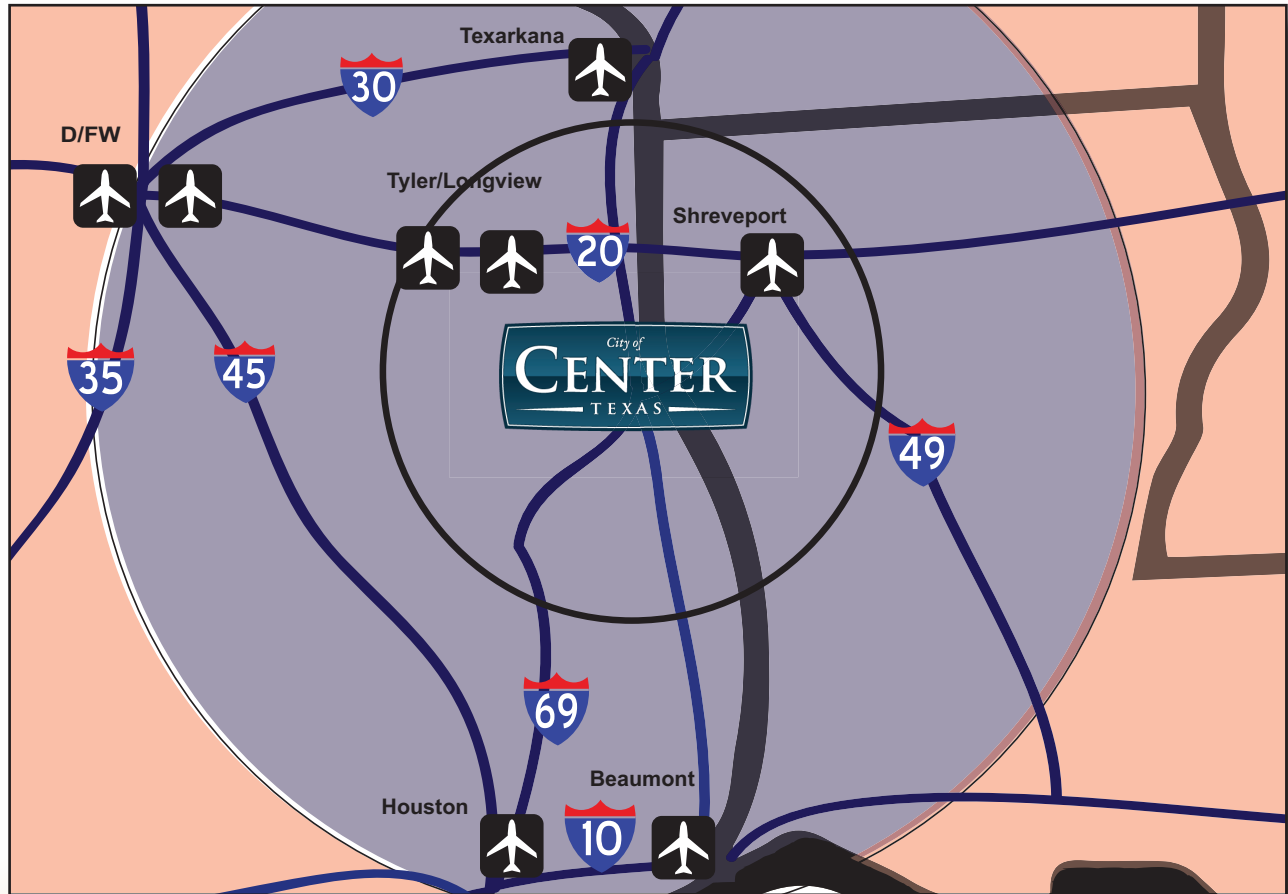

ECONOMIC DEVELOPMENT

REGIONAL COMMERCIAL AIRPORT FACILITIES

Distance to Commercial Airports from Center - Miles	
East Texas Regional	60
Shreveport Regional	70
Tyler - Pounds Field	90
Texarkana Regional	130
South East Texas Regional	150
Bush Intercontinental	160
Love Field	180
D/FW International	200